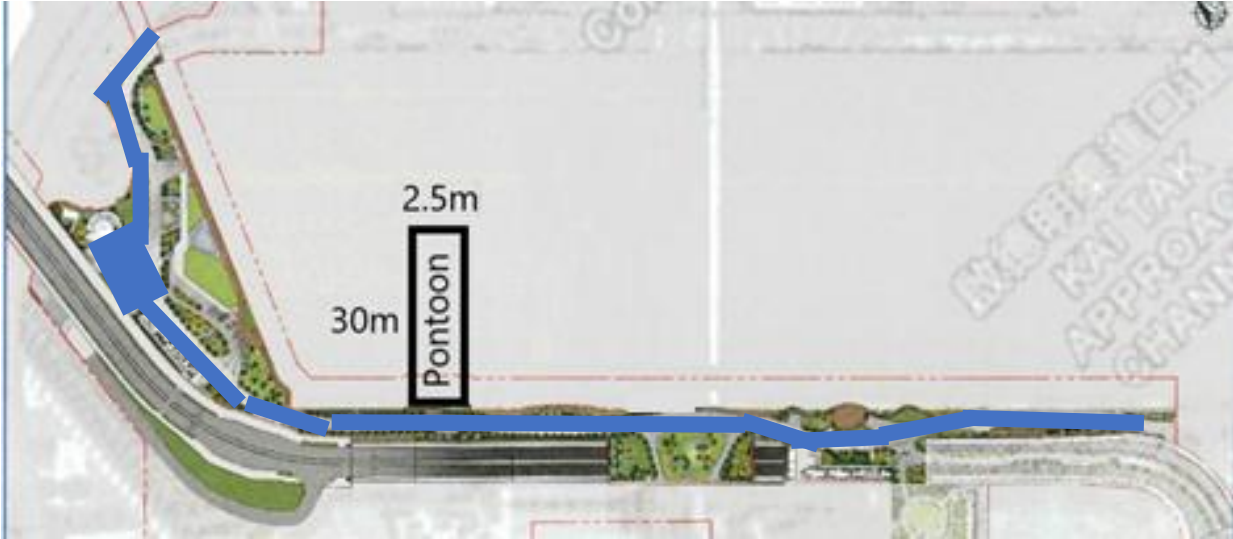

Event Site Map

Location: Shing Fung Road Park, Kai Tak (<https://maps.app.goo.gl/z7EirxtwXFXCuWrp9>)

According to government guidelines, placing any clutter on the Green Way is strictly prohibited. Violators may be asked to leave the venue. Please note that any violations will be at your own risk.

Shuttle Bus Drop off / Pick Up Point

Green Way Section:
Section is highlighted in Blue below.

Transportation to the Competition Venue

HKCWA will provide a shuttle bus service between the official hotel, Sung Wong Toi MTR Station, Kai Tak Tour Bus Parking, and the competition venue.

1. Driving Yourself

Athletes can park their cars at Kai Tak Tour Bus Parking. [View Location](#). The HKCWA shuttle bus will stop here. There are approximately 20 parking spaces available.

2. Public Transportation