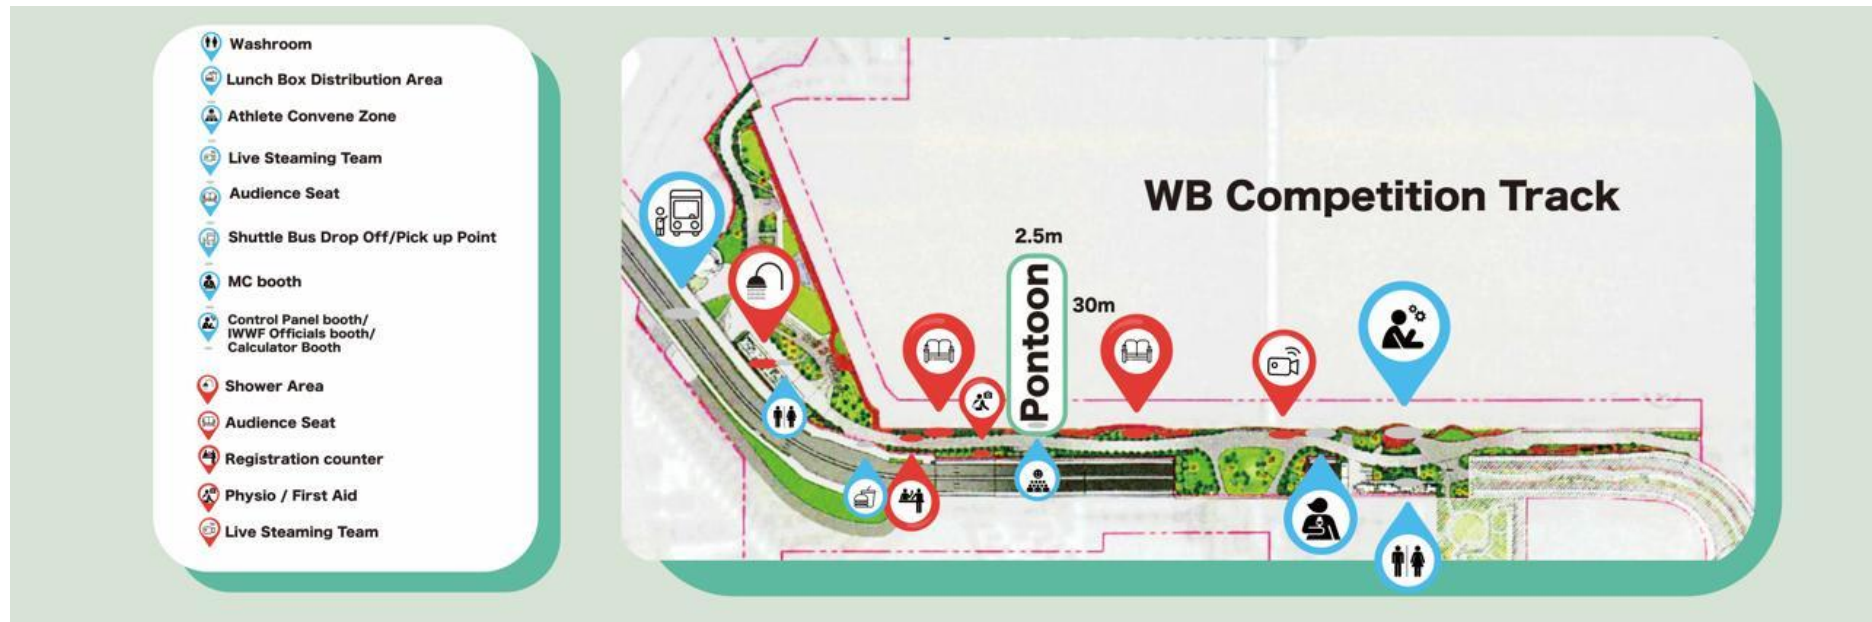

Event Site Map

Location: Shing Fung Road Park, Kai Tak (<https://maps.app.goo.gl/z7EirxtwXFXCuWrp9>)

According to government guidelines, placing any clutter on the Green Way is strictly prohibited. Violators may be asked to leave the venue. Please note that any violations will be at your own risk.

Shuttle Bus Drop off / Pick Up Point

Green Way Section:
Section is highlighted in Blue below.

Transportation to the Competition Venue

HKCWA will provide a shuttle bus service between the official hotel, Sung Wong Toi MTR Station, Kai Tak Tour Bus Parking, and the competition venue.

1. Driving Yourself

Athletes can park their cars at Kai Tak Tour Bus Parking. [View Location](#). The HKCWA shuttle bus will stop here. There are approximately 20 parking spaces available.

2. Public Transportation

Athletes can take the MTR to Sung Wong Toi Station and exit at Exit D. [View Location](#). The HKCWA shuttle bus will also stop here.

3. Taxi /Uber (if you don't want to take the shuttle bus)

Taxi can drop off athletes at [Shing Fung Road Park; Shing Fung Road](#). There is a bus stop at that spot.